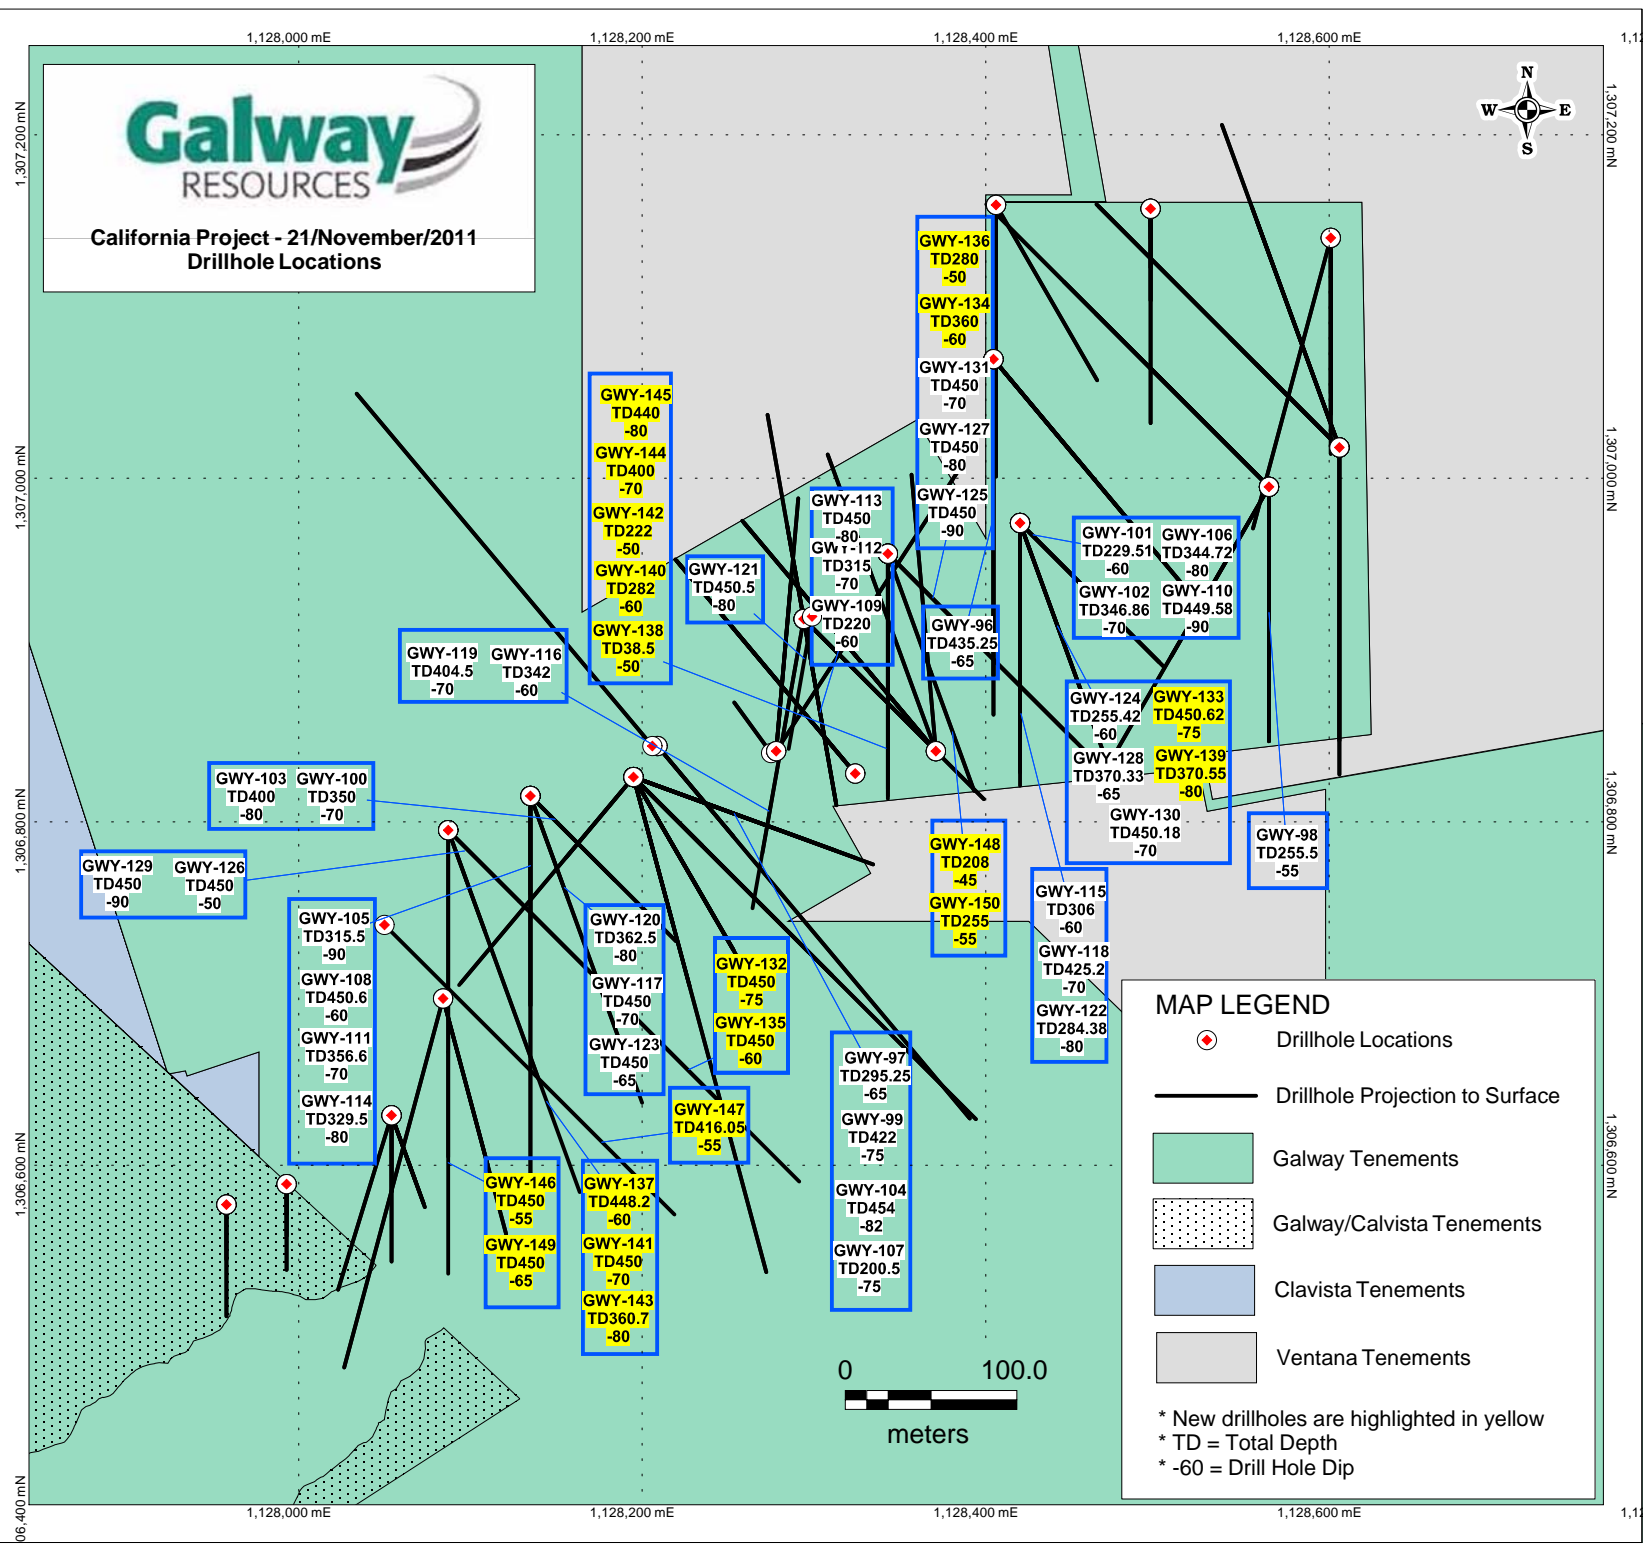

California Project - 21/November/2011  
Drillhole Locations

**MAP LEGEND**

- Drillhole Locations
- Drillhole Projection to Surface
- Galway Tenements
- Galway/Calvista Tenements
- Clavista Tenements
- Ventana Tenements

\* New drillholes are highlighted in yellow  
\* TD = Total Depth  
\* -60 = Drill Hole Dip