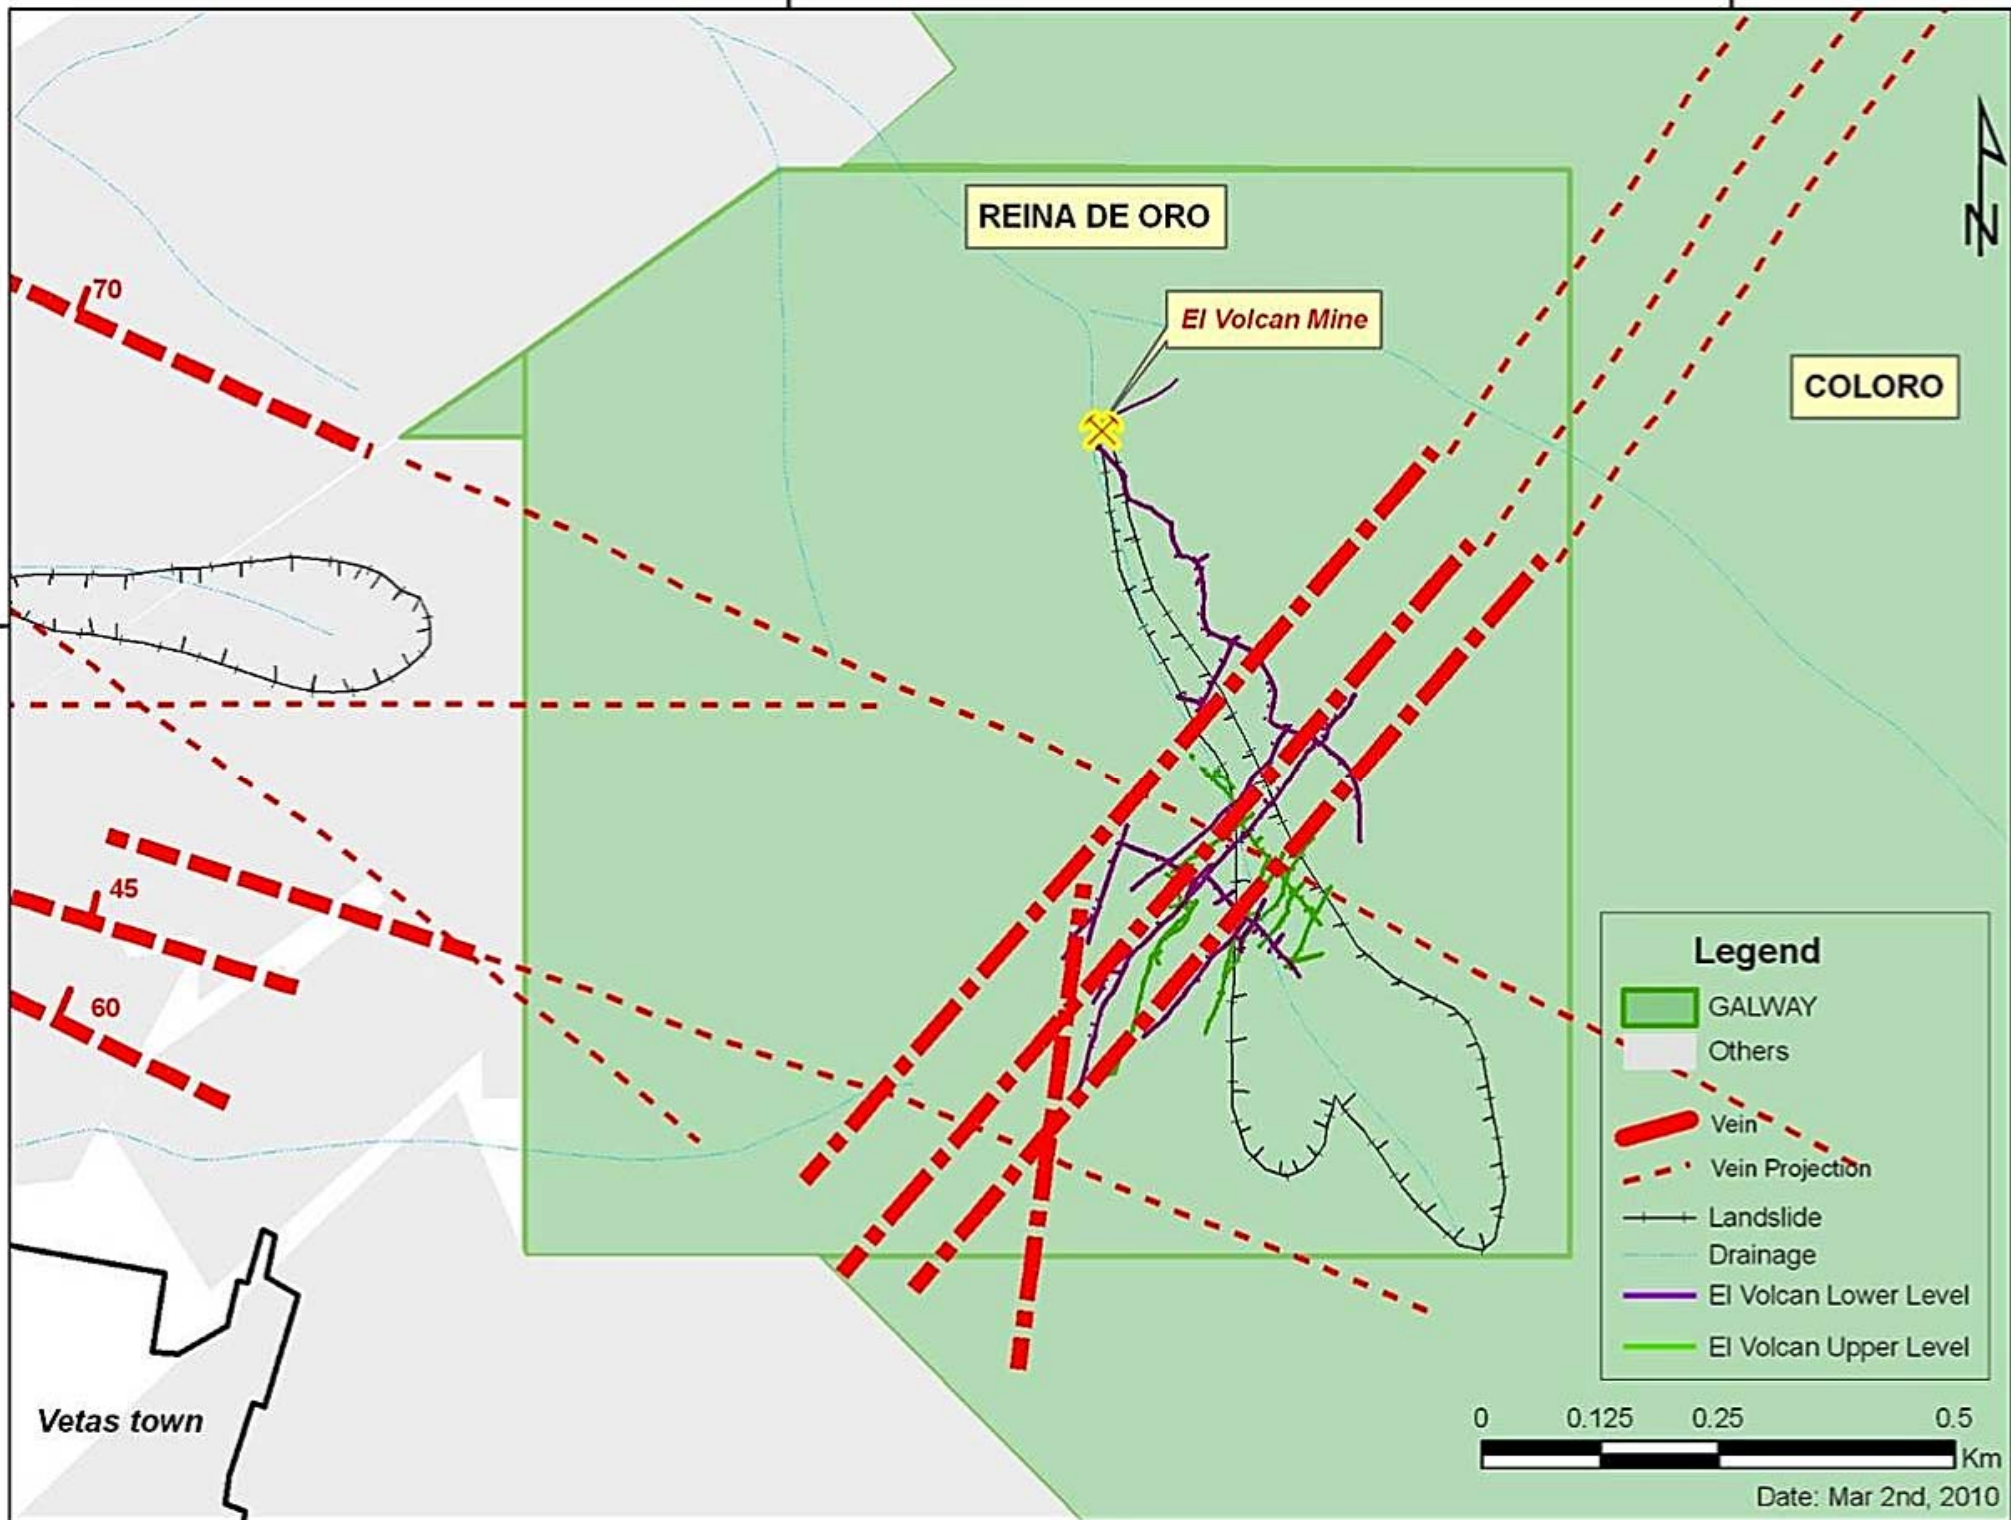

1,134,000

1,135,000

REINA DE ORO

El Volcan Mine

COLORO

Legend

- GALWAY
- Others
- Vein
- Vein Projection
- Landslide
- Drainage
- El Volcan Lower Level
- El Volcan Upper Level

Date: Mar 2nd, 2010

Vetas town

1,301,000